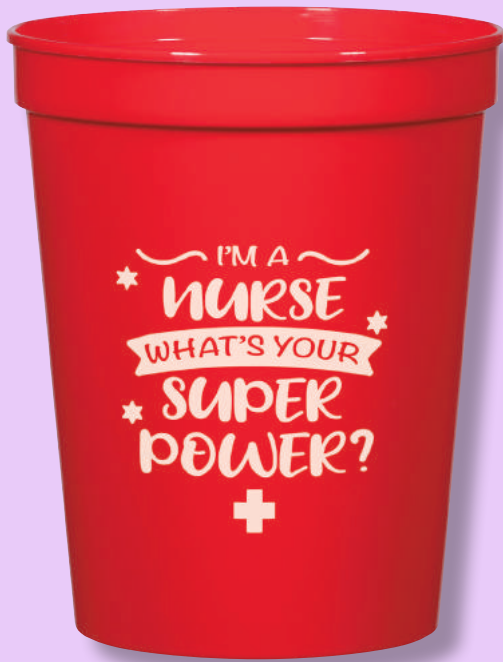

#5900 - 16 OZ. BIG GAME STADIUM CUP

- Made With Up To 25% Post-Industrial Polypropylene Material
- Sturdy And Reusable
- Made In The USA
- Meets FDA Requirements
- BPA Free
- Hand Wash Recommended
- Stock Design: Medical 11

As Low As $0.59(C) | Min. 500