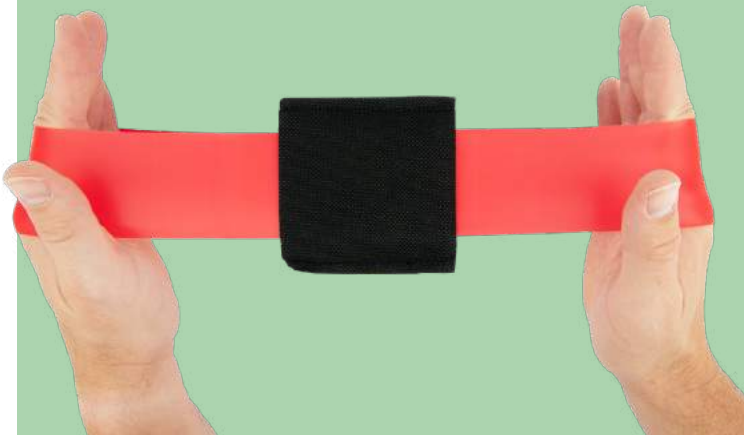

#7878 STRENGTH RESISTANCE BAND SET

- Includes 3 Exercise Bands
- Nylon Mesh Pouch With Clip And Drawstring Closure
- Each Band Color Has Different Resistance Weight:
  Green 2-4 Lbs., Blue 6-8 Lbs., Yellow 10-12 Lbs.

As Low As $5.99(C) | Min. 50