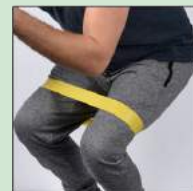

#7878 STRENGTH RESISTANCE BAND SET

- Includes 3 Exercise Bands
- Nylon Mesh Pouch With Clip And Drawstring Closure
- Each Band Color Has Different Resistance Weight:
  Green 2-4 Lbs., Blue 6-8 Lbs., Yellow 10-12 Lbs.

As Low As $5.99(C) | Min. 50