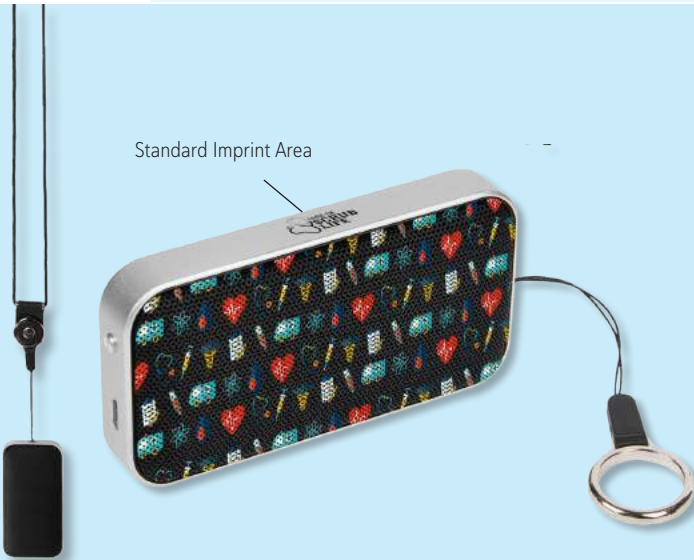

#2750 BRAND CHARGER NANO WIRELESS SPEAKER

- Wireless Speaker Featuring High Definition Bluetooth® 3.0 Technology
- Simply Pair Your Device With The Speaker To Enjoy Dynamic Stereo Sound
- Features High Definition Sound With A Built-In Microphone For Easy Hands-Free Calling
- Perfect For Your Home, Office Or Outdoor Activities
- LED Indicator Light
- Features A Micro USB Input (Cord Included)
- 500 mAh Lithium Polymer Battery
- Pairs From Up To 30 Feet Away
- Up To 4 Hours Of Play Time
- The Bluetooth® word mark and logos are registered trademarks owned by the Bluetooth SIG, Inc. and any use of such marks by Hit Promotional Products, Inc. is under license. Other trademarks and trade names are those of their respective owners.c
- Stock Design: Medical 21 (Front)
- Stock Design: Medical 10 (Top)

As Low As $19.99(C) | Min. 25

Standard Imprint Area