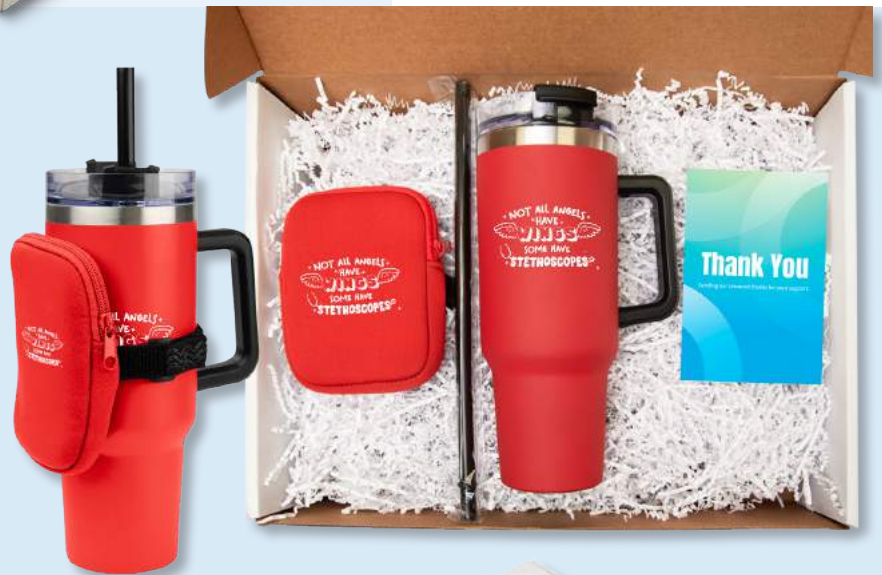

Optional Box Imprint

#95228 INTREPID TRAVELER SET

- Set Includes #50035 40 Oz. Intrepid Stainless Steel Tumbler And #30107 Intrepid Water Bottle Pouch
- Create Your Own Message With The Included Insert Card. Add Your Own Design Or Choose From Any Stock Design. Optional Stock Design Shown.
- Pricing Includes 1 Color/1 Location Imprint On Each Item. Includes Mailer Box, Crinkle Stuffing, Insert Card, Box Label And Kitting.
- Stock Design: Medical 23
- Card Stock Design: 000133

As Low As $32.99(C) | Min. 20