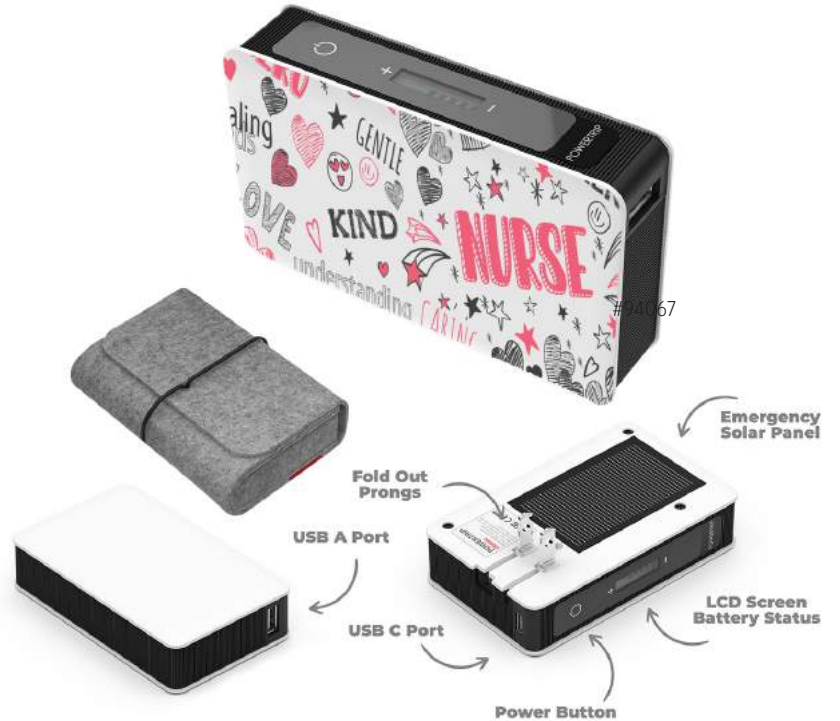

#94067 POWERSTICK POWERTRIP CLASSIC

- 6,400 mAh Lithium Ion Battery
- Features USB-C And USB-A AC Adapter
- Input: 100-240 Volts
- Output: USB-A 5V/3A, USB-C 5V/3A
- Charge Up To Two Devices Simultaneously
- Compact Design With Folding Prongs
- 3 Methods To Recharge
- Solar Panel Provide An Emergency Trickle Charge
- LCD Screen Displays Battery Status
- Requires Your Phone's Charging Cord To Charge Your Device
- Includes rPET Felt Travel Pouch
- Stock Design: Medical 34

As Low As $83.15(C) | Min. 5

#9169 POWERSTICK DESKSHIELD CHARGE

- Made Of Durable PU Leather
- Wireless Charging Surface
- Large Desk Coverage
- Use As A Mouse Pad
- Easy To Clean
- Stock Design: Medical 15

As Low As $75.00(C) | Min. 10