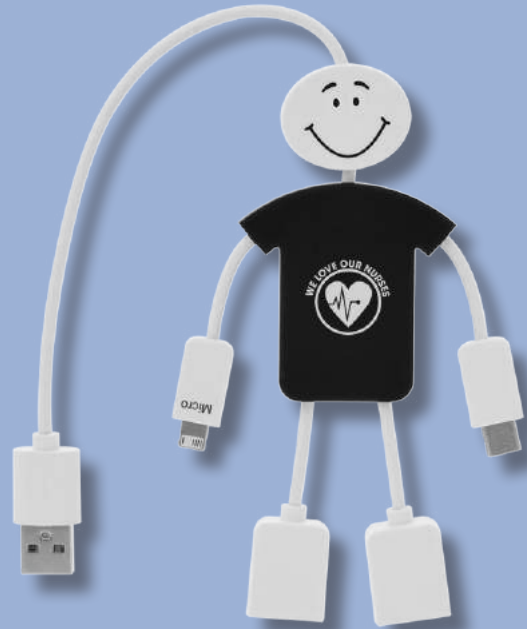

As Low As \$23.99(C) | Min. 20

Back

#26511 SOUND ZONE TWS & ANC EARBUDS SET

- Includes 1 Pair ANC (Active Noise Cancellation) And 1 Pair TWS (True Wireless Stereo) Earbuds
- Features High Definition Bluetooth® 5.0 Wireless Technology And Built-In Microphone With Volume Control
- Simply Pair With Your Device To Enjoy Dynamic Stereo Sound Or Receive Hands-Free Calls
- Works With Most Audio Devices · Hands-Free Design
- Press Earbuds To Advance Through Selections And Answer/End Calls
- Store Earbuds In Magnetic Charging Base
- Features A Type-C Input (Cord Included)
- Pairs From Up To 30 Feet Away
- Stock Design: Medical 29

As Low As \$59.99(C) | Min. 10

DuoFinity Pairs
UNINTERRUPTED WIRELESS EARBUDS

#25036 FLAMINGO 3-IN-1 PRE-CHARGED CHARGER

- UL Listed (UL File #E534994, Model# K700) · Rechargeable And Reusable
- Charges Earbuds, Phones And Speakers
- Pre-Charged - Charges Phones Up To 80% (Depending On Model)
- Compatible With Apple® Lightning®, Micro-USB And Type-C Devices
- 3000 mAh Lithium Polymer Battery Included · Charging Time Approximately 3 Hours
- Stock Design: Medical 11

As Low As \$15.99(C) | Min. 25

#2494 TECHMATE 3-IN-1 CHARGING CABLE & USB HUB

- Compatible With Apple® 8-Pin, Micro USB And Type-C Devices
- Simply Plug The Cable Into A Powered USB Port And Then Into Your Device Or Smartphone
- Charge Multiple Devices At Once When Using An Ample Power Source
- Expand Available USB Ports On Your Computer For Additional Peripherals (Keyboard, Printer, Etc.) · 2 High Speed USB Ports
- Stock Design: Medical 14