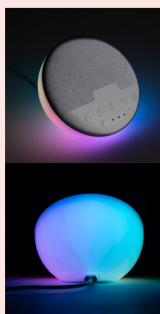

#25176 FABRIC & BAMBOO WIRELESS CHARGER WITH CLOCK
· Charge Qi Enabled Devices Wirelessly By Placing Compatible Device On Top Of Charging Pad
· Charge Phone & Earbuds Simultaneously
· Digital Display With 24-Hour Clock Settings
· Overheat Control · Features A Type-C Input (Cord Included)
· Output: Up To 15W
· Please Note That Some Computer And Laptop USB Ports May Not Supply Enough Power To Charge A Device Using This Charging Pad.
· Stock Design: Mothers_Day 10
As Low As $36.99(c) | Min. 10

#25176

Phone And Earbuds Case Not Included

#25191 LIGHT UP SOUND MACHINE & SPEAKER
· Features High Definition Bluetooth® 5.0 Wireless Technology
· Fabric Grille · Five Colorful Light Effects
· Eight Soothing Sounds To Choose From - Brook Noise, Bird Chirp, Forest Bird, White Noise, Ocean Wave, Rainy Day, Wind & Fireside
· Push Button To Turn On/Off And Choose Settings
· Simply Pair With Your Device To Enjoy Dynamic Stereo Sound
· Features A Type-C Input (Cord Included)
· Pairs From Up To 32 Feet Away
· Stock Design: Mothers_Day 7
As Low As $25.99(c) | Min. 20

#25191

#85004

#85004 CALI CLAY CEMENT CANDLE
· Soy Wax With Vanilla Fragrance In Cement Vessel · Single Wick
· Non-Toxic And Burns Cleaner Than Paraffin With No Petrol-Carbon Soot
· Longer Burning And More Efficient Than Paraffin
· Stock Design: Mothers_Day 5
As Low As $10.50(c) | Min. 36

#20034

#20034 LED MIRROR WITH SWIVEL HANDLE
· Handle Doubles As Mirror Stand
· Handle Folds For Easy Travel
· Stock Design: Mothers_Day 18
As Low As $8.99(c) | Min. 50

The Bluetooth® word mark and logos are registered trademarks owned by the Bluetooth SIG, Inc. and any use of such marks by Hit Promotional Products®, Inc. is under license. Other trademarks and trade names are those of their respective owners.