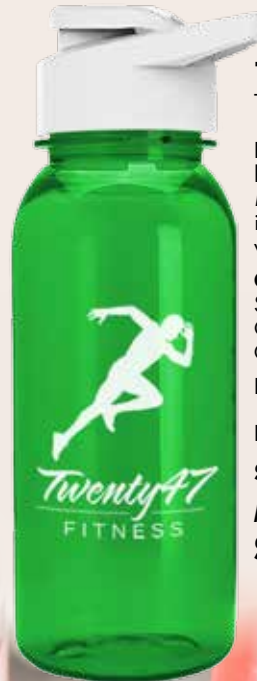

Color: Clear.

Set Up Charge: \$40.00
 Min. 24 Reg. \$21.01
Special \$19.61

Palermo Collection

Ceramic Mug | 94568 Ceramic Mug Set | 94568/S2

A unique design for a 16 oz. mug to go along with your unique services. Features marble colors that truly stand out from the sea of branded cups. The curved, swoop handle naturally fits the hand for a comfortable grip. Print your logo on the front and become a part of what makes your clients' mornings special. Choice of individual mugs or a set of two in a white box. *Imprint Area:* 2 1/2" x 2" or wrap 7 7/8" x 2".

Colors: Green, Blue, Pink, Brown, Black.

Set Up Charge: \$50.00

94568 Min. 72 **Special \$4.08**
 144 Reg. \$3.83 **Special \$3.15**
 94868-S2 Min. 72 Reg. \$9.66 **Special \$8.03**

The Cadet Bottle | TXB18D