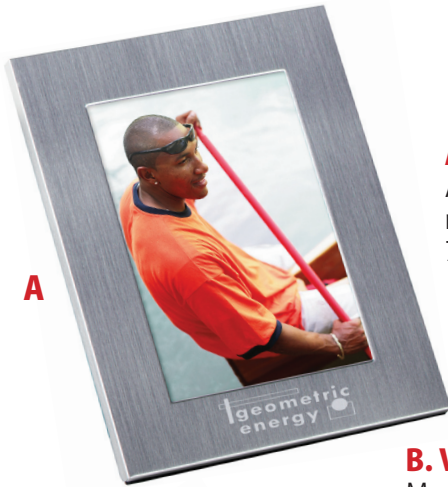

# FALL GIFT SPECIALS

**A**

**A. 20360 Aluminum Frame - 5 x 7**

A large imprint area is perfect for your company logo. Basic brushed matte silver frame with velvet back. Holds 5" x 7" photos. Overall size is 7" x 9" x 1/4".

**Color:** Silver  
**Imprint area:** 3/4" x 3"

PRICE	50	100	250
20360	\$10.34	\$9.45	\$8.95

Set-up Charge: \$50.00

**B**

**B. VFM BIC/Sheaffer Pen**

Medium point pen with black ink. Nickel plate trim and convenient push-button mechanism. Comfortable streamline profile. Modern finishes. Features Sheaffer<sup>®</sup> White Dot<sup>®</sup> symbol of quality. Sheaffer limited 1-year warranty.