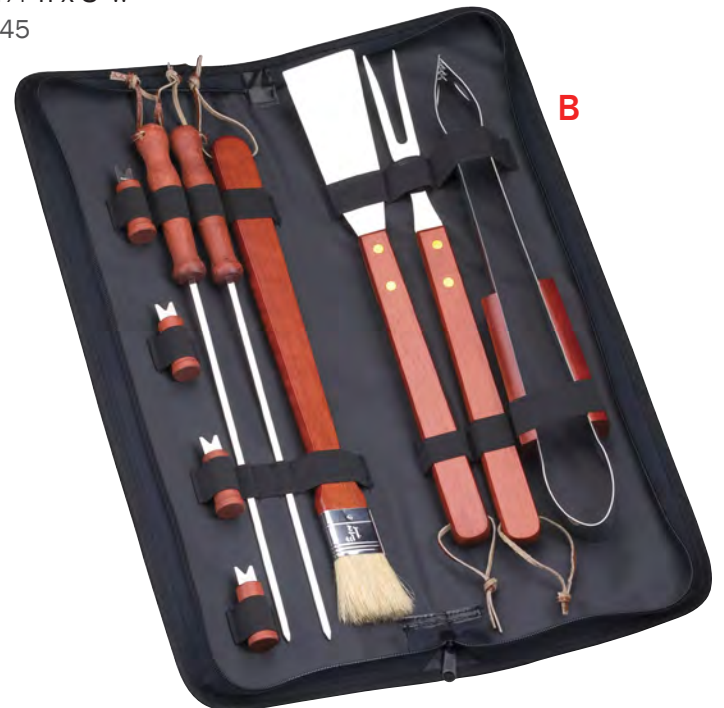

Colors: copper, gray, indigo-blue, red
Imprint Area: 5/8”h x 2”w

300	500
\$1.48	\$1.39

FREE Set-Up Charge

A. TS33 Pocket Auto Set

This compact auto set comes complete with aluminum flashlight, 50 PSI tire gauge, pen and notepad to jot down any reminders. All contained in a convenient 600D polyester pouch.

Color: gray

Imprint Area: ½”h x 1¼”w

50	100	250
\$8.99	\$8.49	\$7.75

Set-Up Charge: \$50

B. SM-7711 BBQ Tool Set

10 pieces of high quality BBQ tools, perfect for the warm weather! Zippered carrying case includes spatula, fork, tongs, 2 skewers, basting brush and 4 corn cob holders. Tools are stainless steel with hard wood handles. Case is 300D polyester with a front open pocket and double 12” handles.

Color: black

Imprint Area: 1¾”h x 8”w

Set-Up Charge: \$45

50	100	250
\$13.65	\$13.25	\$12.95

C

C. 1388 Cutting Board

Flexible cutting board. Chop food on this light-weight flexible cutting board that can easily be turned into a scoop with handles.