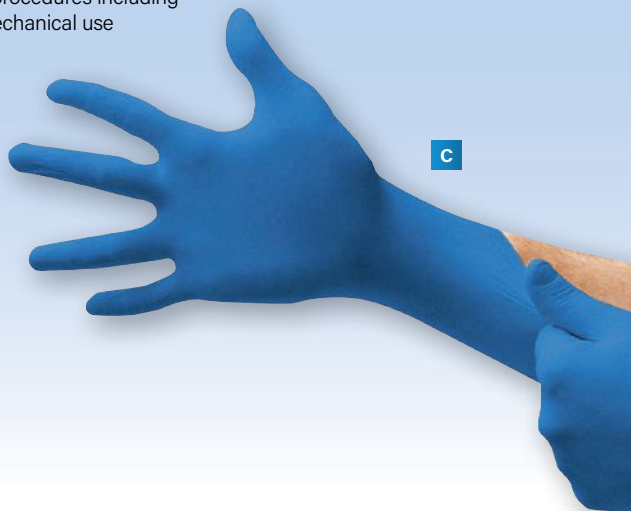

LATEX-FREE NITRILE GLOVE

- Strong, high-quality nitrile glove
- Medical grade designed for multipurpose procedures including chemical & mechanical use
- Sizes: S-XL
- Blue

10000

$0.23 (blank)

Sold as singles

C

DISPOSABLE VINYL GLOVE

- Non-medical use glove
- Sizes: M-L
- Translucent White

D