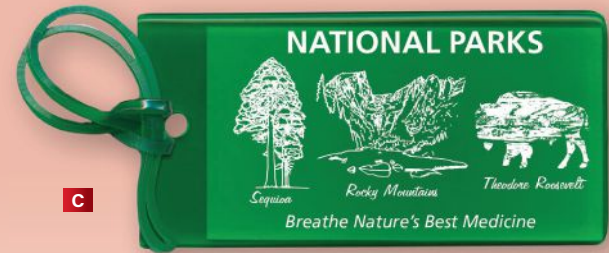

C

LUGGAGE TAG WITH BUSINESS CARD INSERT

- Luggage tag with pocket for business card
- U.S. made
- Dimensions: 2.25" W x 4" H
- Imprint Area: 1.75" W x 3.25" H
- 18 colors available

250	500	1000	2500
$1.07	$0.99	$0.93	$0.81