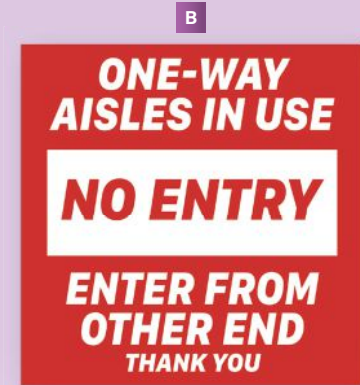

Signage

SQUARE STAY SAFE FLOOR DECAL

- 6' apart stock design social distance vinyl floor decal
- Durable, non-slip laminate
- Dimensions: 14" W x 12" H
- Peacock Blue

6	12	25	50
$13.50	$10.60	$7.30	$6.46

CUSTOM FLOOR DECAL

- Custom size vinyl floor decals
- Durable, non-slip laminate
- Dimensions: 144" W x 144" H to 175" W x 175" H
- Imprint Area: 144" W x 144" H to 175" W x 175" H

12	25	50	125
$50.75	$27.56	$17.50	$9.59

STOP THE SPREAD FLOOR GRAPHIC

- Floor graphic to promote social distancing
- Removable & repositionable
- Dimensions: 12" W x 6" H
- Red

25
$5.00

Sold in packs of 25

STOP DID YOU WASH YOUR HANDS? GRAPHIC

- Octagon hand-washing reminder
- White vinyl label with shiny lamination
- Removable & repositionable
- Dimensions: 8" W x 8" H
- Red

10	25
$2.30	$1.32

Sold in packs of 10 & 25

CDC Recommendation

Post signs on how to stop the spread of COVID-19, properly wash hands, promote everyday protective measures and properly wear a face covering. Locations might include workplace entrances, meeting rooms, check-in areas, bathrooms, break rooms, locker rooms and waiting areas. Include signs for non-English speakers, as needed.