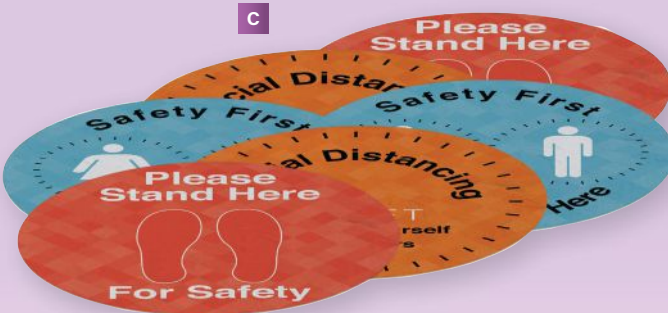

STOCK DESIGN SEAT SIGN

- White polyethylene sign
- Slips over chair back to promote social distancing
- Dimensions: 26" W x 16" H

25	50	125	250
$3.60	$2.60	$1.80	$1.46