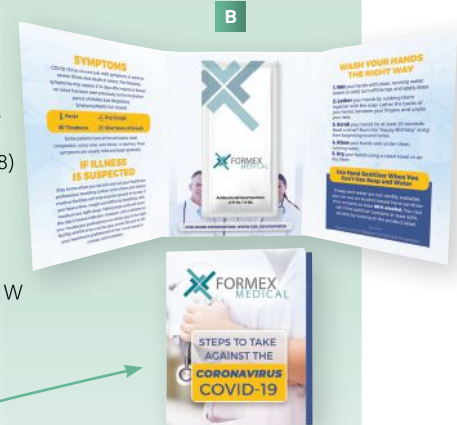

B

Case Study

Tek Booklet 2 with 0.5 fl. oz. Instant Hand Sanitizer Gel Pack

Need: A major insurance company wanted a product that could remind people how to stay safe during the coronavirus pandemic.

Result: The company sent this product in a mass mailer with a message about preparation for and steps to take against COVID-19. The campaign was so successful that the insurance company is making almost monthly repeat orders of 5,000 pieces to keep the promotion going.

1.7 OZ. HAND SANITIZER SPRAY BOTTLE

- Contains 80% ethyl alcohol content
- U.S.-made
- Unscented
- Meets FDA Requirements
- Dimensions: 4" H
- Imprint Area: 1.5" W x 1" H
- Clear

100	250	500	1000
$3.68	$3.20	$2.78	$2.42