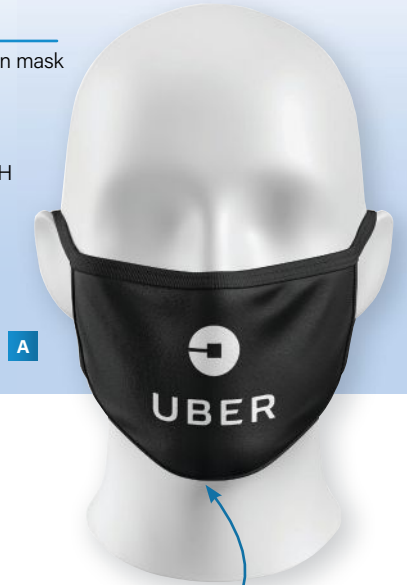

Protective Gear

BROOKLYN MASK

- Three-ply 95/5 polyester/cotton mask
- Washable & reusable
- U.S. made
- Size: Adult one size fits most
- Dimensions: 7.25" W x 4.9375" H
- Imprint Area: 4.75" W x 2.5" H
- Black

150

$6.25