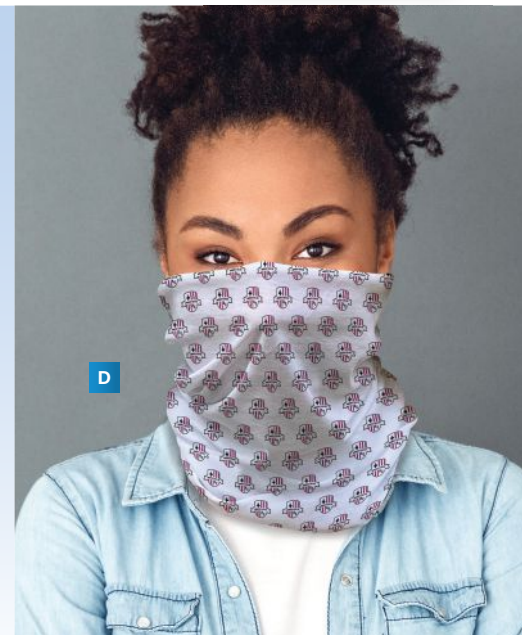

MULTIFUNCTIONAL WRAP

- 100% polyester tube wrap
- Fully customizable
- Can be worn on head or neck
- Dimensions: 19" W x 10" H
- Imprint Area: 19" W x 10" H

75	100	250	500
$11.81	$10.27	$8.93	$7.76